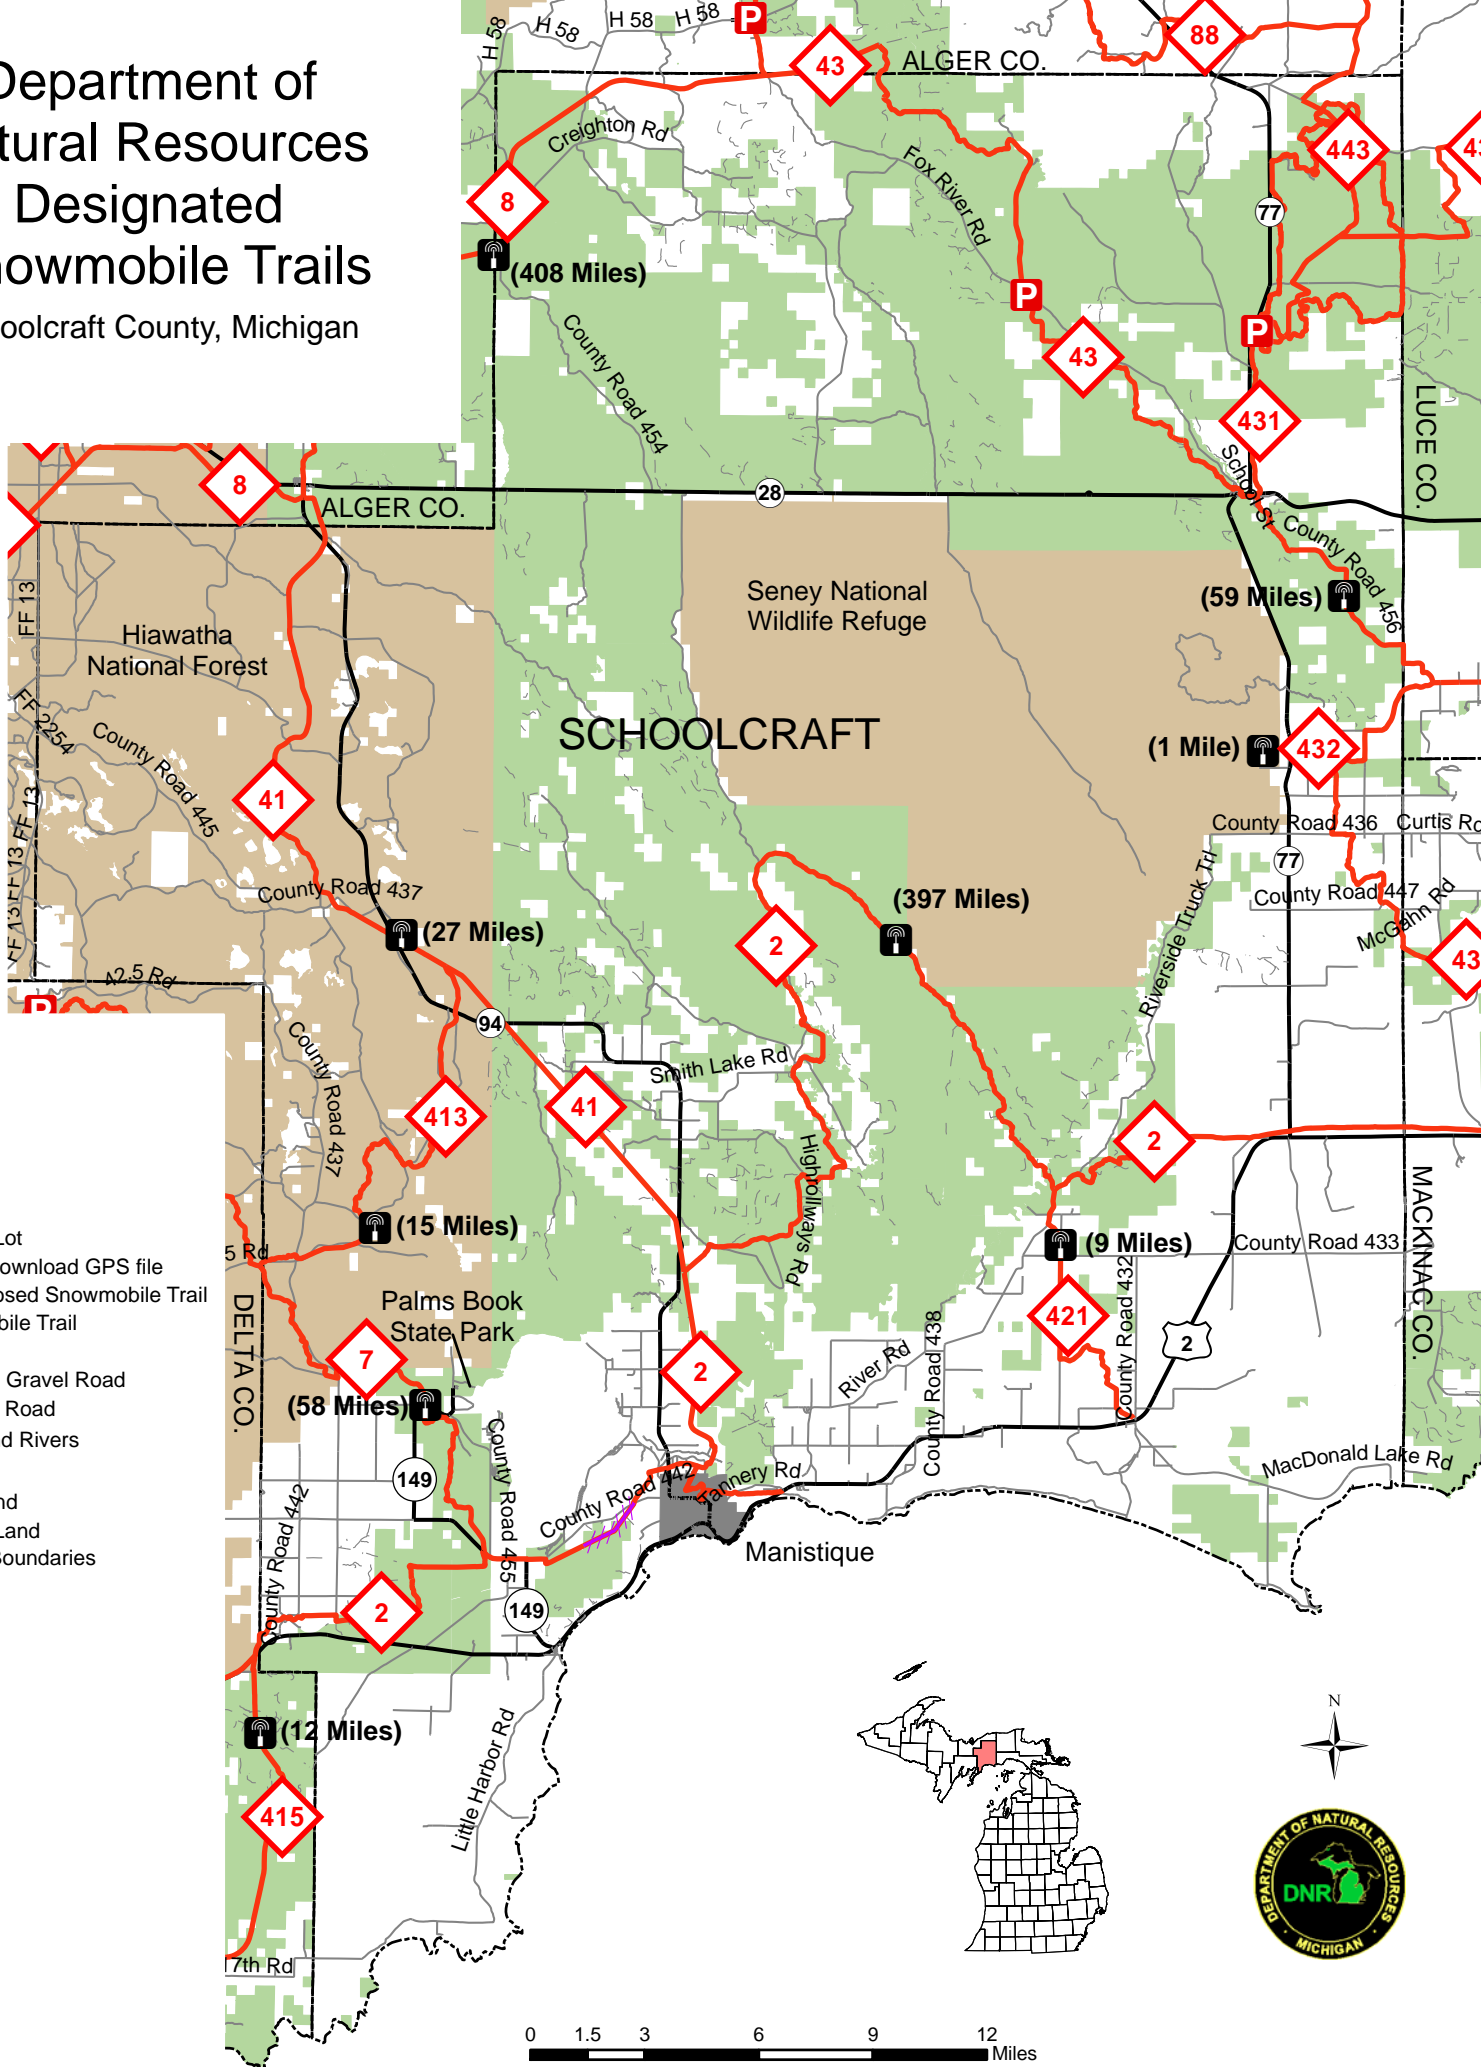

# Department of Natural Resources Designated Snowmobile Trails

Schoolcraft County, Michigan

- Legend**
- Parking Lot
  - Link to Download GPS file
  - Temp Closed Snowmobile Trail
  - Snowmobile Trail
  - Highway
  - Paved or Gravel Road
  - Poor Dirt Road
  - Lakes and Rivers
  - Cities
  - State Land
  - Federal Land
  - County Boundaries