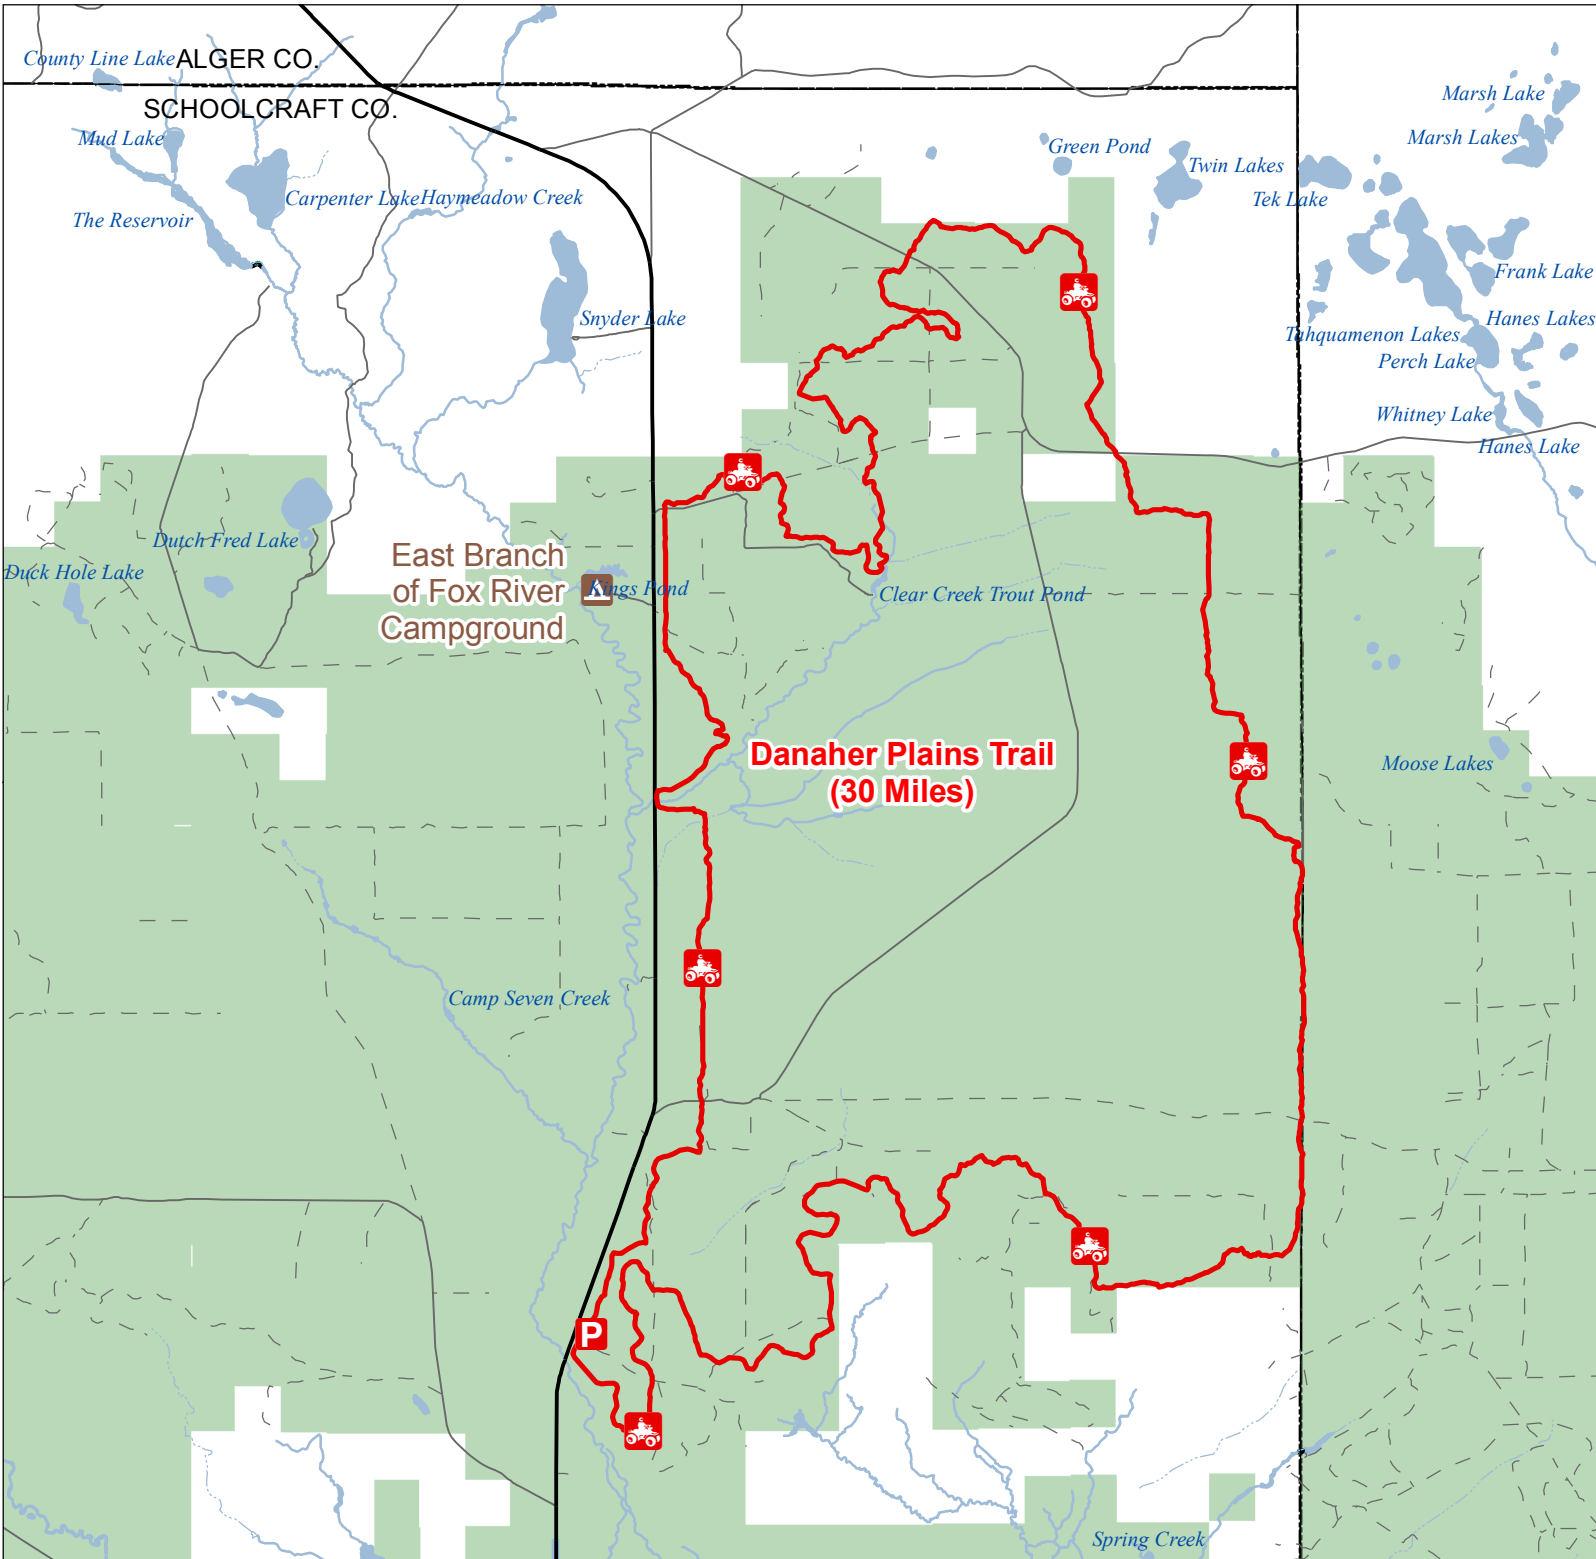

Danaher Plains Trail

Schoolcraft County, Michigan

 ORV Trail – ORVs 50 inches in width or less including off-road motorcycles. ORV license and trail permit required.

-  State Forest Campground
-  Trailhead Parking
-  Highway
-  Paved or Gravel Road
-  Poor Dirt Road
-  Lakes and Rivers
-  State Forest
-  County Boundaries

Advisory: Routes have two-way traffic.
Disclaimer: Trails shown on this map are an approximate representation of the trail system at the time of publication and may not reflect current ground conditions. **STAY ON SIGNED TRAILS ONLY!**